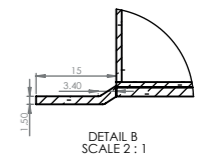

# ABRVRH RIGHT HAND CARBON AIRBOX

Un Airbox in fibra di carbonio progettati per filtri jenvey. La base di fissaggio non è lavorata per qualsiasi adattamento. Profondo 112 mm.

A very light compact carbon fibre airbox which was designed for remote filter or internal filter use.- Base plates are extra and will need machining. 112mm deep.

Part Number	BOM Description	Quantity
1 R01SW6323	BLACK NYLON RETAINERS FOR RETAINING STUDS ON ZOLDER RANGE OF BACKPLATES	3
4 R01SW6324	PANEX 1/4 TURN WING HEAD MALE STUD FOR ZOLDER RANGE OF BACKPLATES. 12MM STUD LENGTH. DR-314-3012-190	3