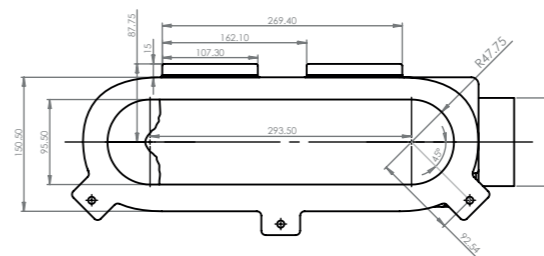

# ABRVRH RIGHT HAND CARBON AIRBOX

Un Airbox in fibra di carbonio progettati per filtri jenvey. La base di fissaggio non è lavorata per qualsiasi adattamento. Profondo 112 mm.

A very light compact carbon fibre airbox which was designed for remote filter or internal filter use.- Base plates are extra and will need machining. 112mm deep.

Part Number	BOM Description	Quantity
1 R01SW6323	BLACK NYLON RETAINERS FOR RETAINING STUDS ON ZOLDER RANGE OF BACKPLATES	3
4 R01SW6324	PANEX 1/4 TURN WING HEAD MALE STUD FOR ZOLDER RANGE OF BACKPLATES. 12MM STUD LENGTH. DR-314-3012-190	3

REVERIE  
 Reverie Limited  
 Unit 2 Chardlers Row  
 Colchester  
 Essex  
 CO1 2HG  
 01206 866663  
 www.reverie.ltd.uk

REV	APP	TITLE
05/05/2011	CA	R01SE0460 Zolder 112 RH with 100mm Snorkel
		MATERIAL: Carbon Fibre
		MATERIAL Code
		DRG No: R01SE0460