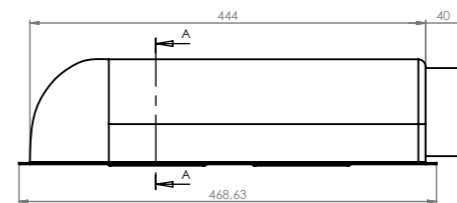

# ABRVRH RIGHT HAND CARBON AIRBOX

Un Airbox in fibra di carbonio progettati per filtri jenvey. La base di fissaggio non è lavorata per qualsiasi adattamento. Profondo 112 mm.

A very light compact carbon fibre airbox which was designed for remote filter or internal filter use.- Base plates are extra and will need machining. 112mm deep.

Part Number	BOM Description	Quantity
1 R01SW6323	BLACK NYLON RETAINERS FOR RETAINING STUDS ON ZOLDER RANGE OF BACKPLATES	3
4 R01SW6324	PANEX 1/4 TURN WING HEAD MALE STUD FOR ZOLDER RANGE OF BACKPLATES. 12MM STUD LENGTH. DR-314-3012-190	3