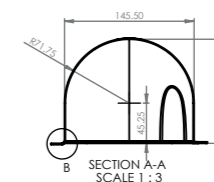

# ABRVRH RIGHT HAND CARBON AIRBOX

Un Airbox in fibra di carbonio progettati per filtri jenvey. La base di fissaggio non è lavorata per qualsiasi adattamento. Profondo 112 mm.

A very light compact carbon fibre airbox which was designed for remote filter or internal filter use.- Base plates are extra and will need machining. 112mm deep.

Part Number	BOM Description	Quantity
1 R01SW6323	BLACK NYLON RETAINERS FOR RETAINING STUDS ON ZOLDER RANGE OF BACKPLATES	3
4 R01SW6324	PANEX 1/4 TURN WING HEAD MALE STUD FOR ZOLDER RANGE OF BACKPLATES. 12MM STUD LENGTH. DR-314-3012-190	3