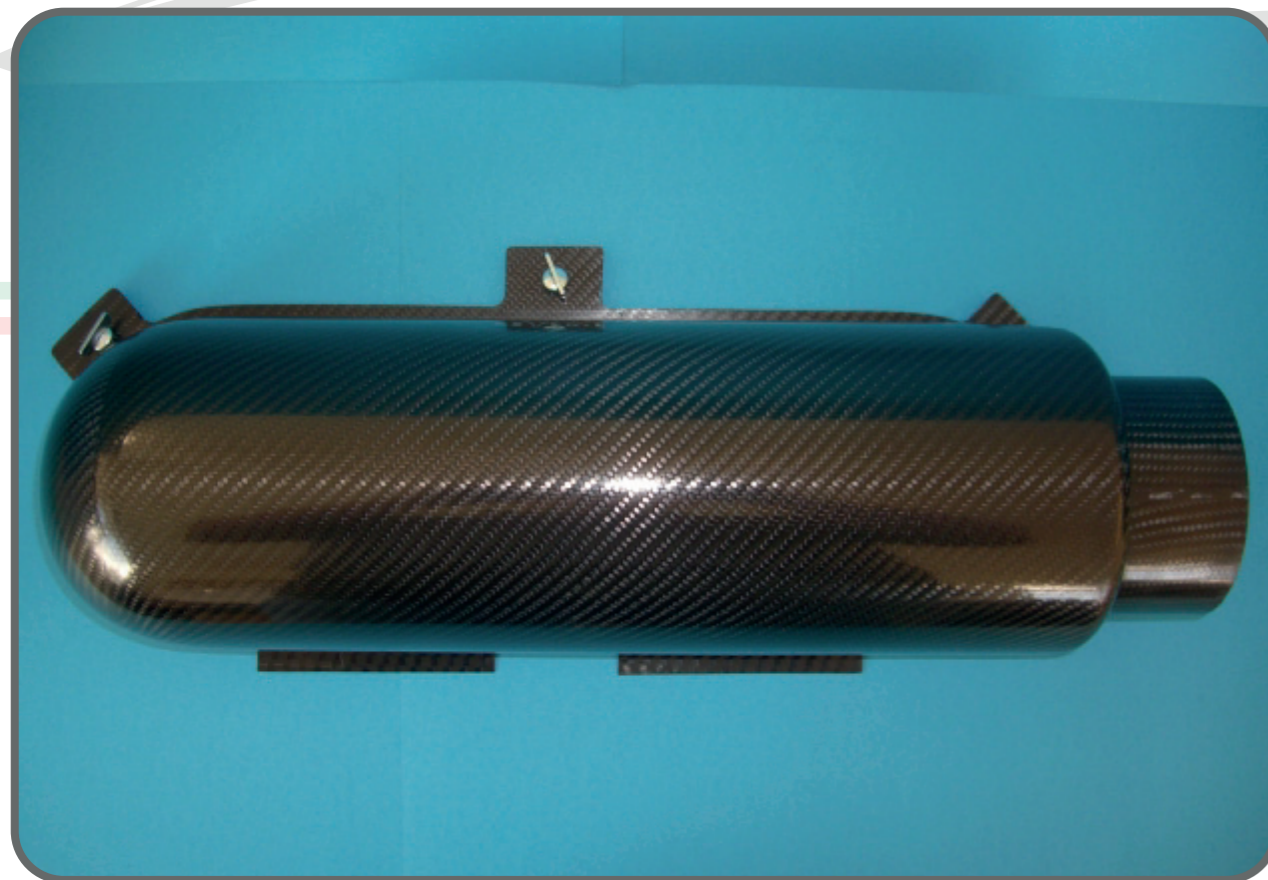

# ABRVRH RIGHT HAND CARBON AIRBOX

Un Airbox in fibra di carbonio progettati per filtri jenvey. La base di fissaggio non è lavorata per qualsiasi adattamento. Profondo 112 mm.

A very light compact carbon fibre airbox which was designed for remote filter or internal filter use.- Base plates are extra and will need machining. 112mm deep.

Part Number	BOM Description	Quantity
1 R01SW6323	BLACK NYLON RETAINERS FOR RETAINING STUDS ON ZOLDER RANGE OF BACKPLATES	3
4 R01SW6324	PANEX 1/4 TURN WING HEAD MALE STUD FOR ZOLDER RANGE OF BACKPLATES. 12MM STUD LENGTH. DR-314-3012-190	3

REVERIE  
 Reverie Limited  
 Unit 2 Chardlers Row  
 Colchester  
 Essex  
 CO1 2HG  
 01206 866663  
 www.reverie.ltd.uk

REV	APP	TITLE
05/05/2011	CA	R01SE0460 Zolder 112 RH with 100mm Snorkel
		MATERIAL: Carbon Fibre
		MATERIAL Code
		DRG No: R01SE0460